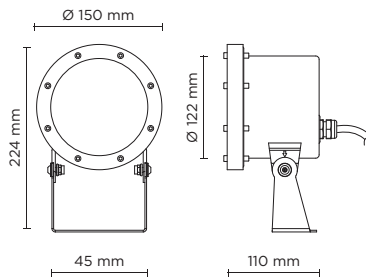

## DIVE MAXI

Underwater projector, surface mounted, completely made in stainless steel AISI 316L, silicone gasket, 24V DC remote driver needed, with 1 x COB LED. IP 68 rating.

#### Technical data

Wattage	20 WATT
IP Rating	IP68 - 1 METERS DEPTH
IK Rating	IK09
Material	Completely made in stainless steel AISI 316 L marine grade
Light source	NR. 1x20W COB LED
Screws	Stainless steel
Remote driver	24V DC NEEDED
Gasket	Silicone rubber
Glass	Tempered
Cable gland	PG11 Cable gland made copper with nickel-coated
Power cable	3 mt. neoprene power cable included
Gross weight	2,00 Kg